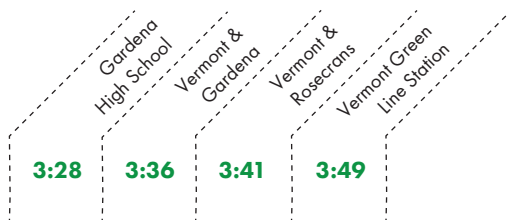

GARDENA HIGH SCHOOL LINE 2: NORTH ON VERMONT