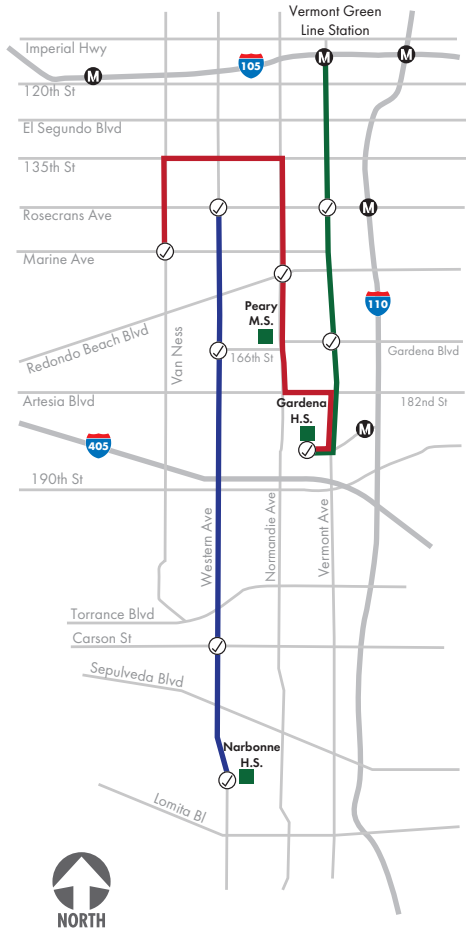

## GARDENA HIGH SCHOOL

### LINE 2: SOUTH ON VERMONT

	Vermont Green Line Station	Vermont & Rosecrans	Vermont & Gardena	Gardena High School
MON - THU	7:15	7:24	7:29	7:45
FRI (late start)	8:30	8:39	8:44	8:50

### LINE 4: EASTBOUND

	Marine & Van Ness	135th & Western	Normandie & Redondo Beach	Gardena High School
MON - THU	7:09	7:16	7:23	7:45
FRI (late start)	8:24	8:31	8:38	8:50

### LINE 2: SOUTH ON WESTERN

	Western & Rosecrans	Western & 166th	Western & Carson	Narbonne High School
TUE - FRI	7:11	7:19	7:37	7:45
MON (late start)	8:11	8:19	8:37	8:45