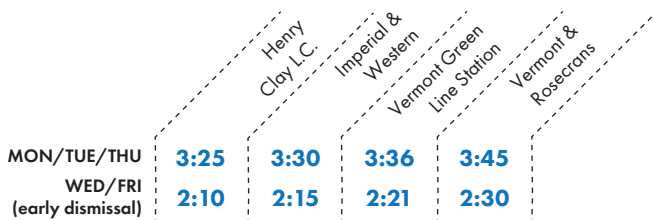

HENRY CLAY LEARNING COMPLEX LINE 2: NORTH ON WESTERN