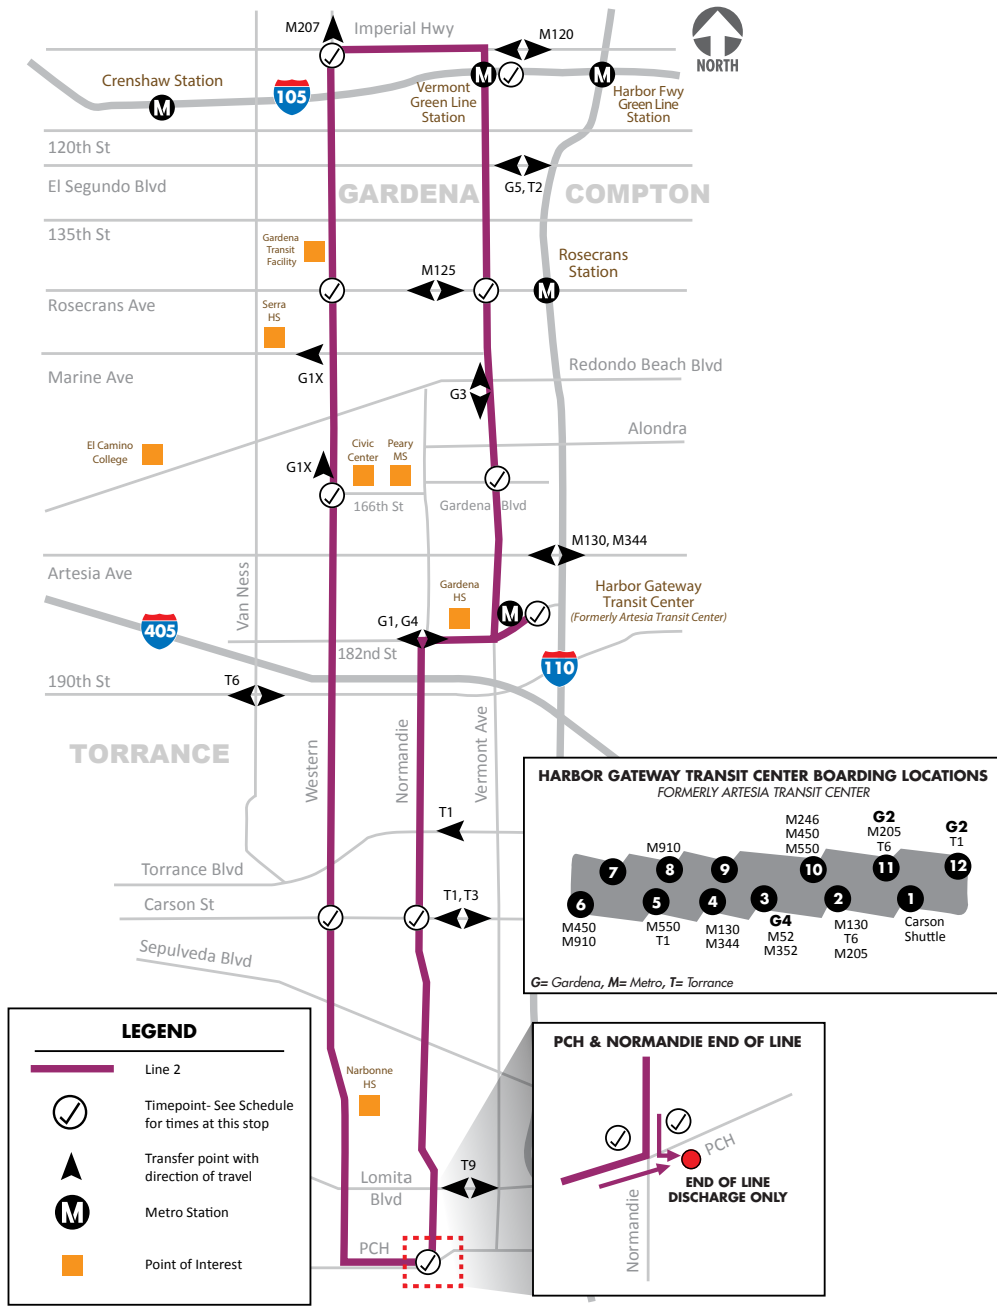

MAP NOT TO SCALE