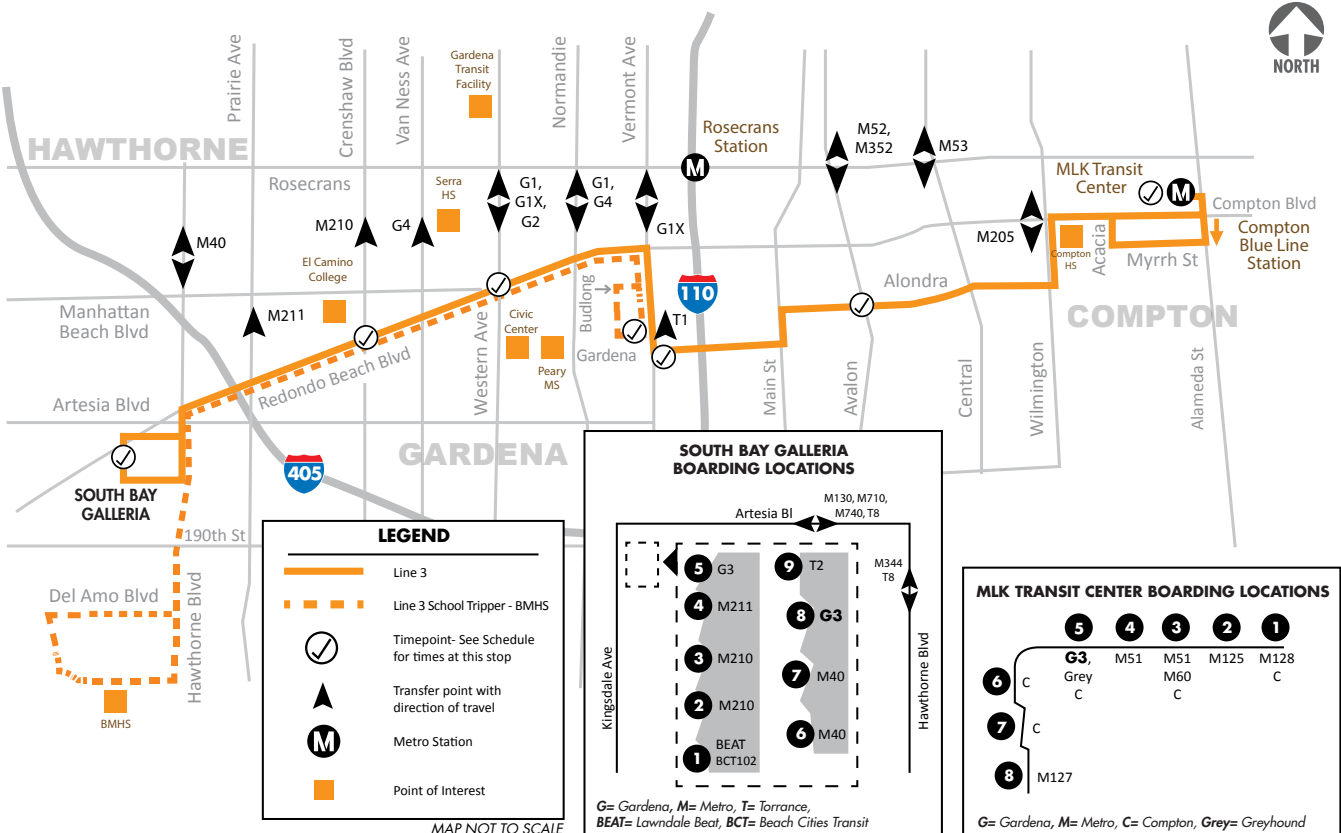

LINE 3

Light Type = AM **Bold Type = PM**

WEEKEND EASTBOUND

	South Bay Galleria	Rehoboth Beach Blvd & Crenshaw Blvd	Rehoboth Beach Blvd & Western Ave	Gardena Blvd & Vermont Ave	Alondra Blvd & Aviation Blvd	Compton Blue Line TC/MLL Transit Center
		5:39	5:48	5:53	6:08	
		6:09	6:18	6:23	6:38	
6:30	6:39	6:43	6:52	6:57	7:12	
7:00	7:09	7:13	7:22	7:27	7:42	
7:30	7:39	7:43	7:52	7:57	8:12	
8:00	8:09	8:13	8:22	8:27	8:42	
8:30	8:39	8:43	8:52	8:57	9:12	
9:00	9:09	9:13	9:22	9:27	9:42	
9:30	9:40	9:45	9:55	10:01	10:17	
10:00	10:10	10:15	10:25	10:31	10:47	
10:30	10:40	10:45	10:55	11:01	11:17	
11:00	11:10	11:15	11:25	11:31	11:47	
11:30	11:40	11:45	11:55	12:01	12:17	
12:00	12:10	12:15	12:25	12:31	12:47	
12:30	12:40	12:45	12:55	1:01	1:17	
1:00	1:10	1:15	1:25	1:31	1:47	
1:30	1:40	1:45	1:55	2:01	2:17	
2:00	2:10	2:15	2:25	2:31	2:47	
2:30	2:40	2:45	2:55	3:01	3:17	
3:00	3:10	3:15	3:25	3:31	3:47	
3:30	3:39	3:44	3:53	3:59	4:14	
4:00	4:09	4:14	4:23	4:29	4:44	
4:30	4:39	4:44	4:53	4:59	5:14	
5:00	5:09	5:14	5:23	5:29	5:44	
5:30	5:39	5:44	5:53	5:59	6:14	
6:00	6:09	6:14	6:23	6:29	6:44	
6:15	6:24	6:29				
6:45	6:54	6:59				

LEGEND

- Line 3
- Line 3 School Tripper - BMHS
- Timepoint- See Schedule for times at this stop
- Transfer point with direction of travel
- Metro Station
- Point of Interest

SOUTH BAY GALLERIA BOARDING LOCATIONS

5	G3	9	T2
4	M211	8	G3
3	M210	7	M40
2	M210	6	M40
1	BEAT BCT102		

G= Gardena, M= Metro, T= Torrance, BEAT= Lawndale Beat, BCT= Beach Cities Transit

MLK TRANSIT CENTER BOARDING LOCATIONS

5	4	3	2	1
G3, Grey	M51	M51 M60	M125	M128
C	C	C	C	C
6	7	8		
C	C	M127		

G= Gardena, M= Metro, C= Compton, Grey= Greyhound

MAP NOT TO SCALE