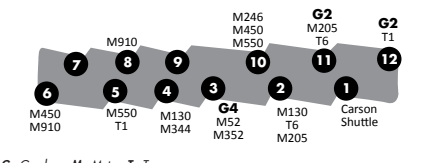

WEEKDAY WESTBOUND

	Harbor Gateway Transit Center	Normandie Ave & 182nd St (GRS)	Normandie Ave & Redondo Beach Blvd	135th St & Western Ave	Marine Ave & Van Ness Ave	Manhattan Beach Blvd & Crenshaw Blvd	147th Ave & Hawthorne Blvd
5:47	5:50	5:57	6:04	6:09	6:12	6:23	
6:37	6:40	6:47	6:54	6:59	7:02	7:13	
7:07	7:10	7:17	7:24	7:29	7:32	7:43*	
8:07	8:10	8:17	8:24	8:29	8:32	8:43	
9:00	9:03	9:10	9:17	9:22	9:25	9:36	
9:45	9:48	9:55	10:03	10:08	10:12	10:23	
10:30	10:33	10:40	10:48	10:53	10:57	11:08	
11:15	11:18	11:25	11:33	11:38	11:42	11:53	
12:00	12:03	12:10	12:18	12:23	12:27	12:38	
12:45	12:48	12:55	1:03	1:08	1:12	1:23	
1:30	1:33	1:40	1:48	1:53	1:57	2:08	
2:15	2:18	2:25	2:33	2:38	2:42	2:53	
3:00	3:03	3:11	3:20	3:25	3:30	3:41	
		3:25	3:33	3:42	3:47	3:52	
3:45	3:48	3:56	4:05	4:10	4:15	4:26	
4:35	4:38	4:46	4:55	5:00	5:05	5:16	
5:20	5:23	5:31	5:40	5:45	5:50	6:01	
6:05	6:08	6:16	6:25	6:30	6:35	6:46	
6:45	6:48	6:56	7:05				

*Continuous service to 147th/Prairie Ave

SCHOOL TRIPPERS

WEEKDAY TRIPPERS OPERATE ONLY WHEN SCHOOL IS IN SESSION

TRIPPERS OPERAN SÓLO CUANDO HAY CLASES

LEGEND

-  Line 4
-  Timepoint- See Schedule for times at this stop
-  Transfer point with direction of travel
-  Metro Station
-  Point of Interest

MAP NOT TO SCALE

HARBOR GATEWAY TRANSIT CENTER BOARDING LOCATIONS FORMERLY ARTESIA TRANSIT CENTER

G= Gardena, M= Metro, T= Torrance