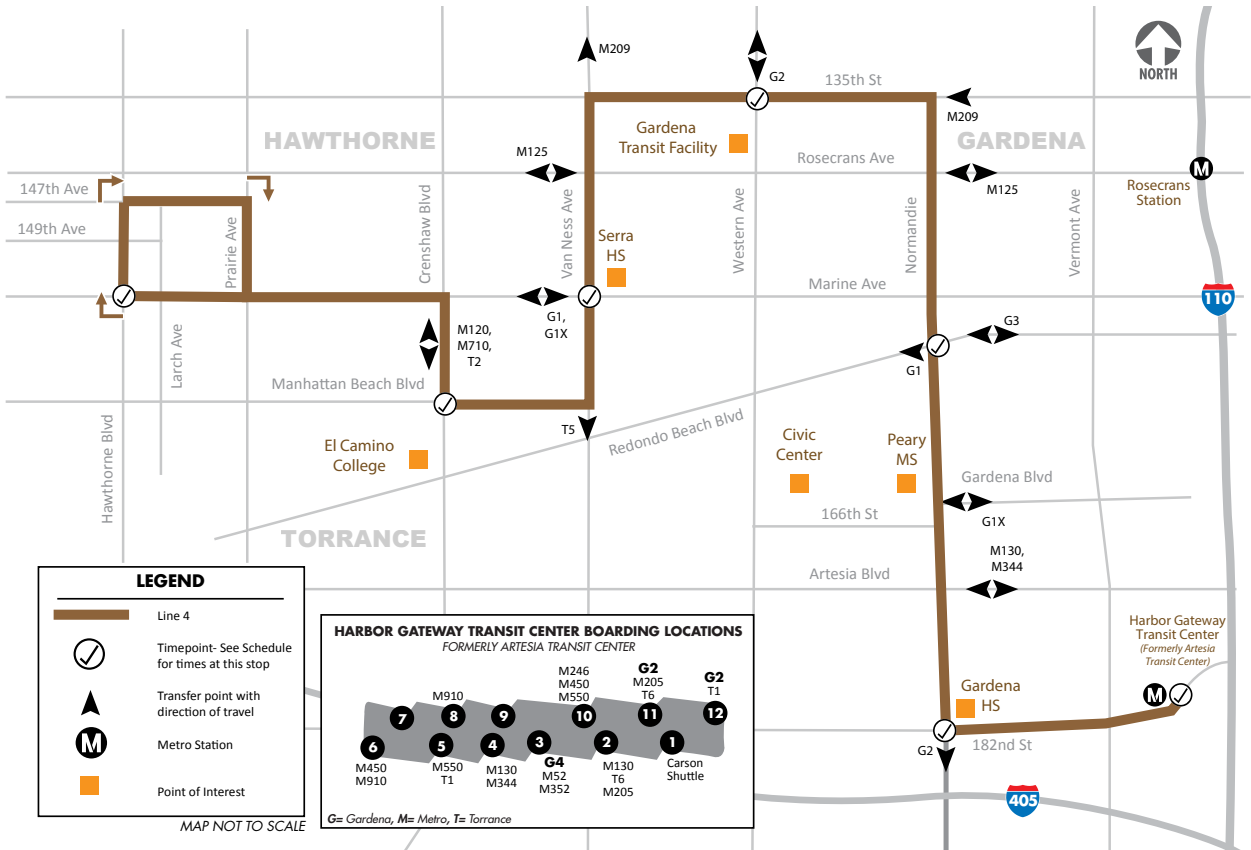

LEGEND

- Line 4
- Timepoint- See Schedule for times at this stop
- Transfer point with direction of travel
- Metro Station
- Point of Interest

MAP NOT TO SCALE