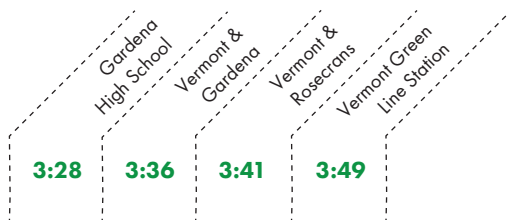

BISHOP MONTGOMERY HIGH SCHOOL

LINE 3: EASTBOUND

Bishop Montgomery H.S.	Redondo Beach & Hawthorne	Redondo Beach & Crenshaw	Redondo Beach & Western	163rd & Vermont (St. Anthony's)	
MON-THU	2:20	2:38	2:45	2:49	2:57
FRI (early dismissal)	12:55	1:13	1:20	1:24	1:32

NOTAS:
 (A) ESTE SERVICIO ADICIONAL OPERAN SOLO CUANDO HAY CLASES
 (B) EL SERVICIO ESTA DISPONIBLE PARA TODOS LOS PASAJEROS

GARDENA HIGH SCHOOL LINE 2: NORTH ON VERMONT

GARDENA HIGH SCHOOL LINE 2: NORTH ON WESTERN

HENRY CLAY LEARNING COMPLEX LINE 2: NORTH ON WESTERN

GARDENA HIGH SCHOOL LINE 4: WESTBOUND