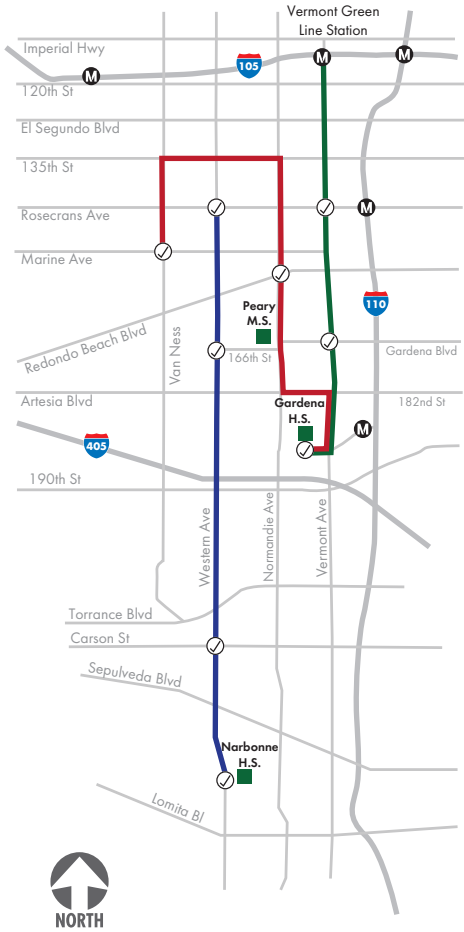

ADDITIONAL MORNING SERVICE ON SCHOOL DAYS

ADICIONAL SERVICIO EN LA MAÑANA CUANDO HAY CLASES

GARDENA HIGH SCHOOL

LINE 2: SOUTH ON VERMONT

	Vermont Green Line Station	Vermont & Rosecrans	Vermont & Gardena	Gardena High School
MON - THU	7:25	7:34	7:39	7:45
FRI (late start)	8:30	8:39	8:44	8:50

LINE 4: EASTBOUND

	Marine & Van Ness	135th & Western	Normandie & Redondo Beach	Gardena High School
MON - THU	7:19	7:26	7:33	7:45
FRI (late start)	8:24	8:31	8:38	8:50

NARBONNE HIGH SCHOOL

LINE 2: SOUTH ON WESTERN

	Western & Rosecrans	Western & 166th	Western & Carson	Narbonne High School
TUE - FRI	7:11	7:19	7:37	7:45
MON (late start)	8:11	8:19	8:37	8:45

BISHOP MONTGOMERY HIGH SCHOOL

LINE 3: WESTBOUND

	Vermont & Gardena	Redondo Beach & Western Ave	Redondo Beach & Crenshaw	Hawthorne & Artesia	Bishop Montgomery High School
6:58	7:08	7:13	7:20	7:37	

LINE 2: NORTH ON WESTERN

Fleming Middle School	Western & Carson	Western & 166th	Western & Rosecrans	
MON/TUE/WED/FRI	3:15	3:38	3:56	4:03
THU (early dismissal)	1:45	1:58	2:12	2:19

*Note: Fleming Middle School pick-up is northbound bus stop at Western Ave & 255th St