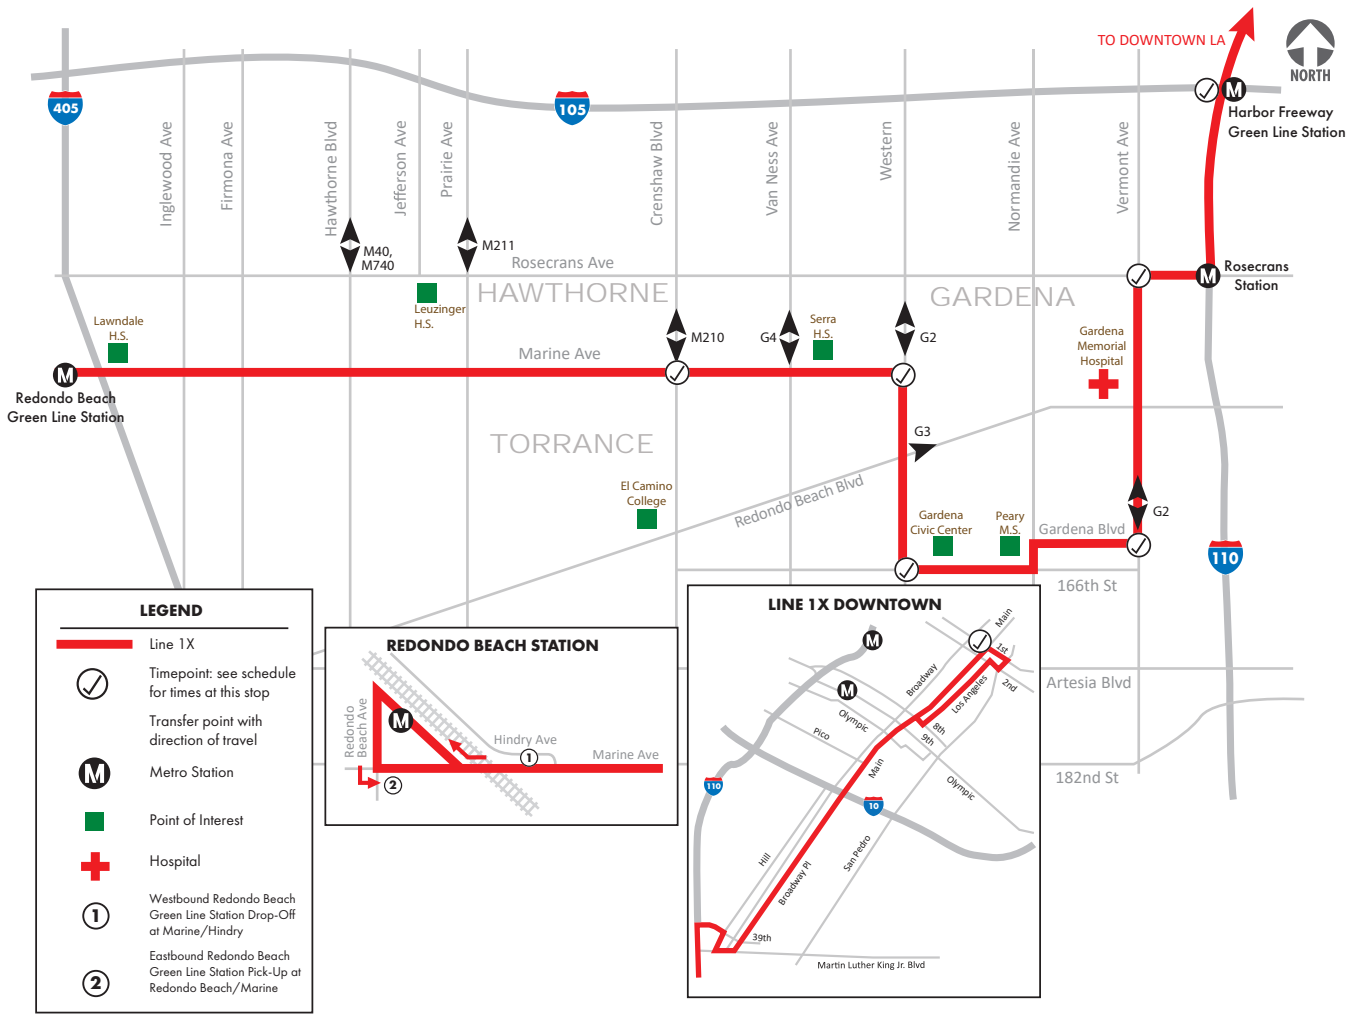

MAP NOT TO SCALE