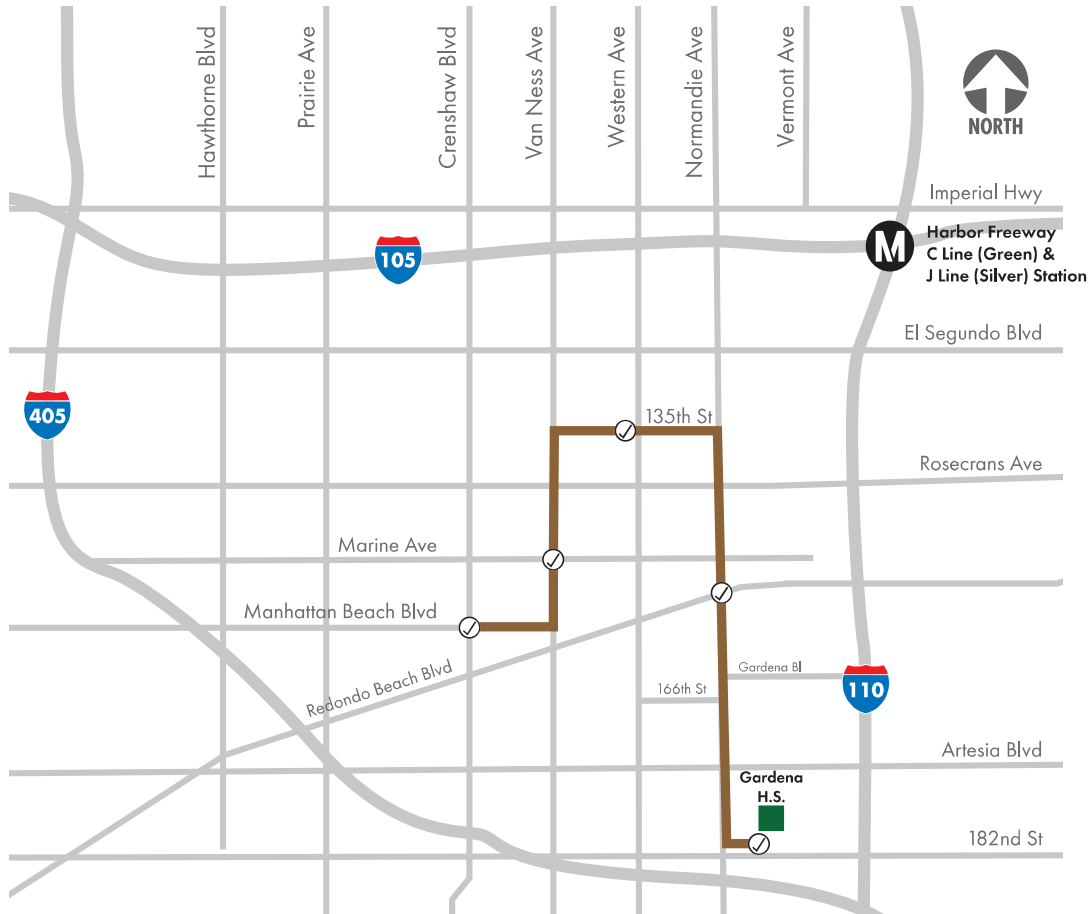

ADDITIONAL SERVICE ON SCHOOL DAYS

ADICIONAL SERVICIO CUANDO HAY CLASES

GARDENA HIGH SCHOOL

LINE 4: EASTBOUND (MORNING SERVICE)

LINE 4: WESTBOUND (AFTERNOON SERVICE)

	Manhattan Beach & Crenshaw Blvd	Marine & Van Ness	135th & Western	Normandie & Redondo Beach	Gardena High School	Gardena High School	Normandie & Redondo Beach	Western & 135th	Marine & Van Ness	Manhattan Beach & Crenshaw
MON - THU	7:31	7:39	7:46	7:53	8:15	3:40	3:51	4:00	4:06	4:09
FRI (late start)	9:21	9:29	9:36	9:43	9:55					

NOTES:
(A) THIS ADDITIONAL SERVICE OPERATES ONLY WHEN SCHOOL IS IN SESSION
(B) THIS SERVICE IS OPEN TO ALL RIDERS
(C) SERVICE IS ALSO AVAILABLE THROUGH LINE 2. SEE PAGES 12-18.

NOTAS:
(A) ESTE SERVICIO ADICIONAL OPERAN SOLO CUANDO HAY CLASES
(B) EL SERVICIO ESTA DISPONIBLE PARA TODOS LOS PASAJEROS
(C) SERVICIO TAMBIÉN ESTÁ DISPONIBLE A TRAVÉS DE LA LÍNEA 2. VEA PÁGINAS 12-18.