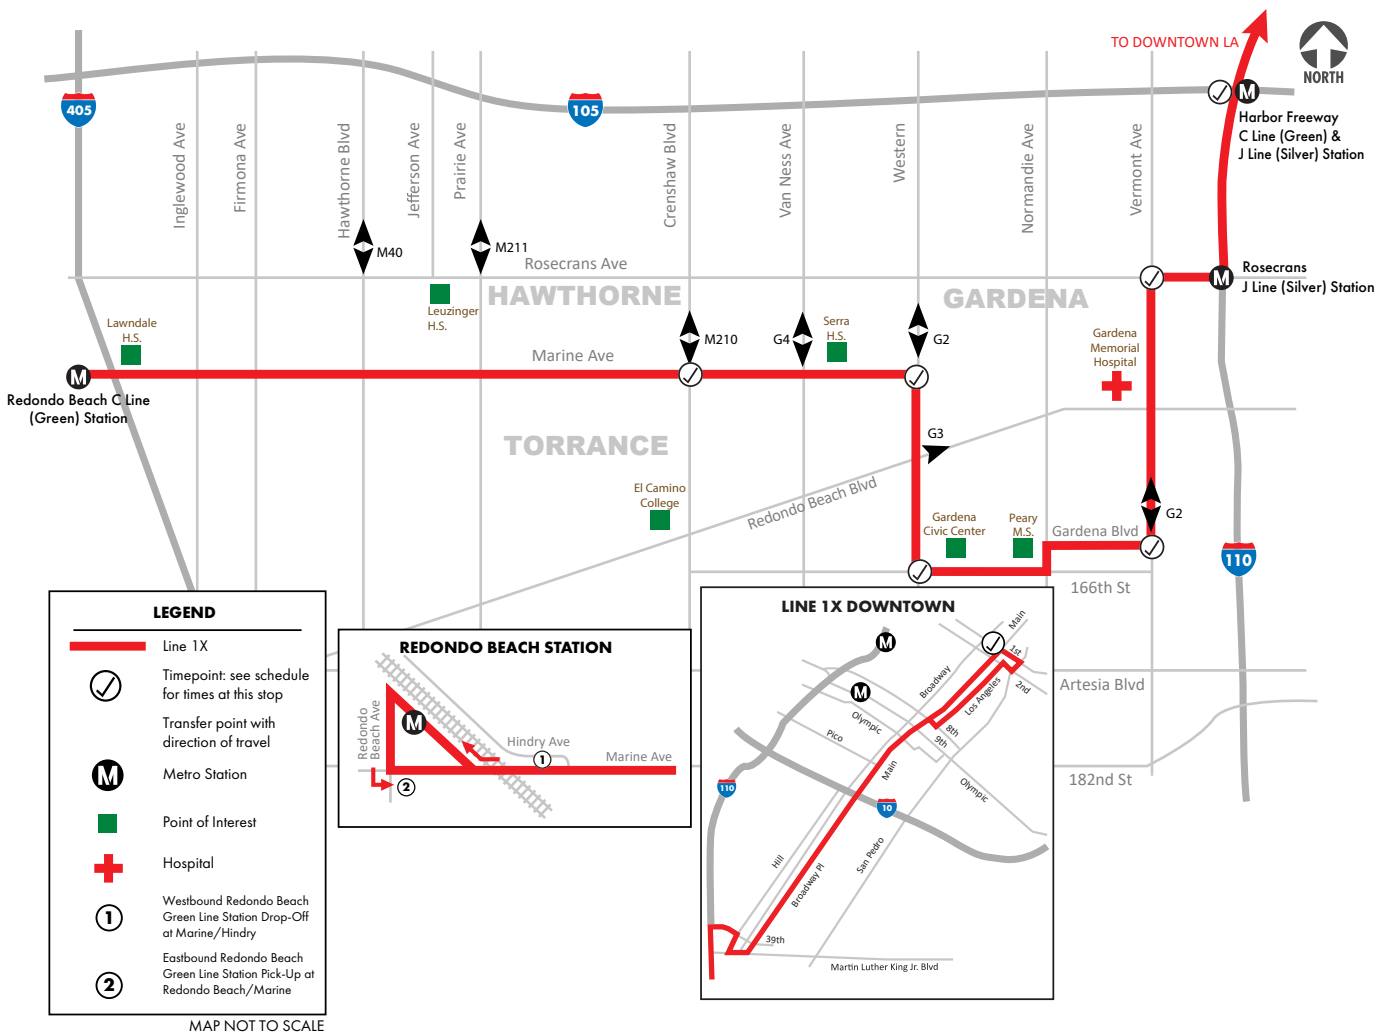

LINE 1X

NOTE : Line 1X is currently not traveling to Downtown Los Angeles. Line 1X is currently running the weekend schedule Monday through Sunday. Any changes will be announced on RideGTrans.com once available.

Light Type = AM
Bold Type = PM

WEEKDAY & WEEKEND NORTHBOUND

Redondo Beach C Line (Green) Station	Marine Ave & Crenshaw Blvd	Marine Ave & Western Ave	Western Ave & 166th St	Vermont Ave & Gardena Blvd	Vermont Ave & Rosecrans Ave	Harbor Freeway C Line (Green) & J Line (Silver) Station
7:39	7:49	7:53	7:57	8:01	8:07	8:15
8:24	8:34	8:38	8:42	8:46	8:52	9:00
9:09	9:19	9:23	9:27	9:32	9:38	9:47
9:54	10:04	10:08	10:12	10:17	10:23	10:32
10:39	10:49	10:53	10:57	11:02	11:08	11:17
11:24	11:34	11:38	11:42	11:47	11:53	12:02
12:09	12:19	12:23	12:27	12:32	12:38	12:47
12:54	1:04	1:08	1:12	1:17	1:23	1:32
1:39	1:49	1:53	1:57	2:02	2:08	2:17
2:24	2:34	2:38	2:42	2:47	2:53	3:02
3:09	3:19	3:23	3:27	3:31	3:37	3:45
3:54	4:04	4:08	4:12	4:16	4:22	4:30
4:39	4:49	4:53	4:57	5:01	5:07	5:15
5:24	5:34	5:38	5:42	5:46	5:52	6:00

WEEKDAY & WEEKEND SOUTHBOUND

Harbor Freeway C Line (Green) & J Line (Silver) Station	Vermont Ave & Rosecrans Ave	Vermont Ave & Gardena Blvd	Western Ave & 166th St	Marine Ave & Western Ave	Marine Ave & Crenshaw Blvd	Redondo Beach C Line (Green) Station
8:22	8:26	8:31	8:36	8:40	8:44	8:54
9:07	9:11	9:16	9:21	9:25	9:29	9:39
9:52	9:56	10:01	10:06	10:10	10:14	10:24
10:37	10:41	10:46	10:51	10:55	10:59	11:09
11:22	11:26	11:31	11:36	11:40	11:44	11:54
12:07	12:11	12:16	12:21	12:25	12:29	12:39
12:52	12:56	1:01	1:06	1:10	1:14	1:24
1:37	1:41	1:46	1:51	1:55	1:59	2:09
2:22	2:26	2:31	2:36	2:40	2:44	2:54
3:07	3:11	3:16	3:21	3:25	3:29	3:39
3:52	3:56	4:01	4:06	4:10	4:14	4:24
4:37	4:41	4:46	4:51	4:55	4:59	5:09
5:22	5:26	5:31	5:36	5:40	5:44	5:54
6:07	6:11	6:16	6:21	6:25	6:29	6:39