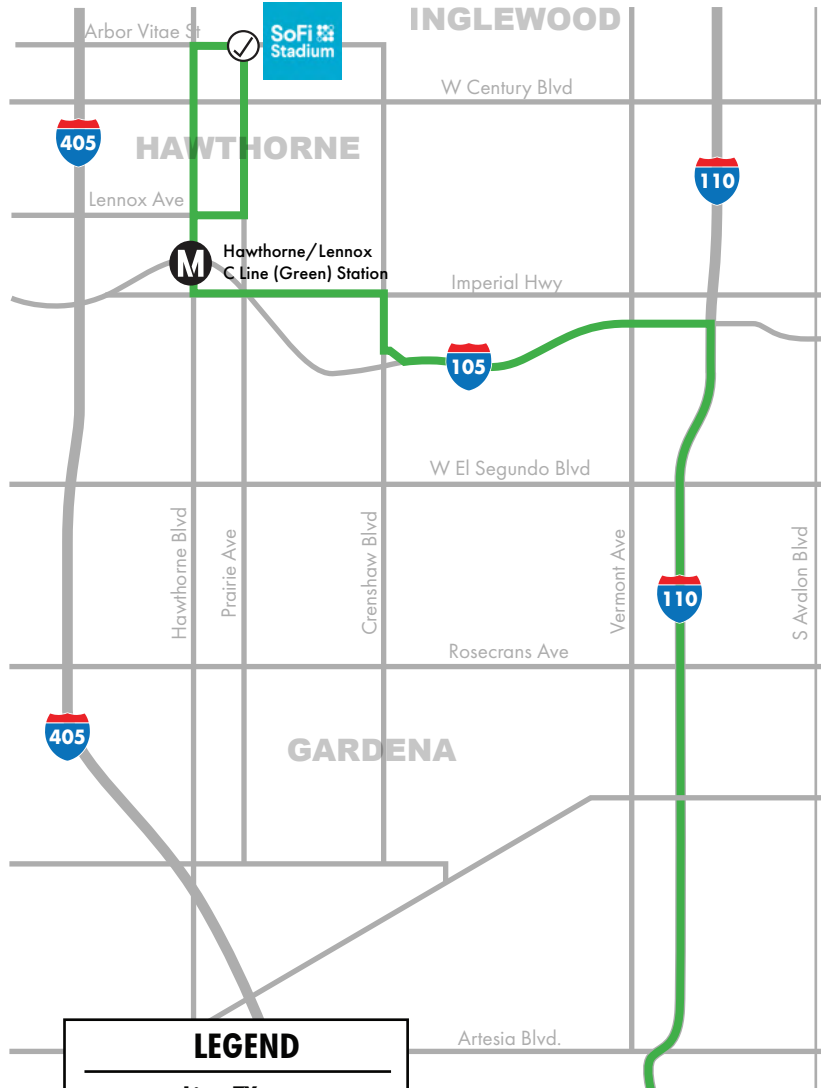

Light Type = AM
Bold Type = PM

NORTHBOUND

SOUTHBOUND

Harbor Gateway Transit Center	SoFi Stadium (ITF)
8:30	9:06
9:00	9:36
9:30	10:06
10:00	10:36
10:30	11:06
11:00	11:36
11:30	12:12
12:00	12:42
12:30	1:12
1:00	1:42
1:30	2:12
2:00	2:42
2:30	3:12
3:00	3:42
3:30	4:12
4:00	4:36
4:30	5:06
5:00	5:36
5:30	6:06
6:00	6:36
6:30	7:06
7:00	7:36
7:30	8:06

SoFi Stadium (ITF)	Harbor Gateway Transit Center
9:15	9:51
9:45	10:21
10:15	10:51
10:45	11:21
11:15	11:51
11:45	12:21
12:15	12:56
12:45	1:26
1:15	1:56
1:45	2:26
2:15	2:56
2:45	3:26
3:15	3:56
3:45	4:26
4:15	4:56
4:45	5:21
5:15	5:51
5:45	6:21
6:15	6:51
6:45	7:21
7:15	7:51
7:45	8:21
8:15	8:51

NOTE:
During game season, the buses drop and pick up at the SoFi ITF stop. Off season, buses drop and pick up at Prairie and Arbor Vitae.

NOTA:
Durante la temporada de juegos, los autobuses bajan y recogen en el SoFi Parada ITF. Fuera de temporada, los autobuses bajan y recogen en Prairie y Arbor Vitae.

For more information please visit us at:
www.ridetrans.com
or call us at
(310) 965-8888

LEGEND

- Line 7X
- Timepoint: see schedule for times at this stop
- Metro Station
- SoFi Stadium

NORTH

Harbor Gateway Transit Center