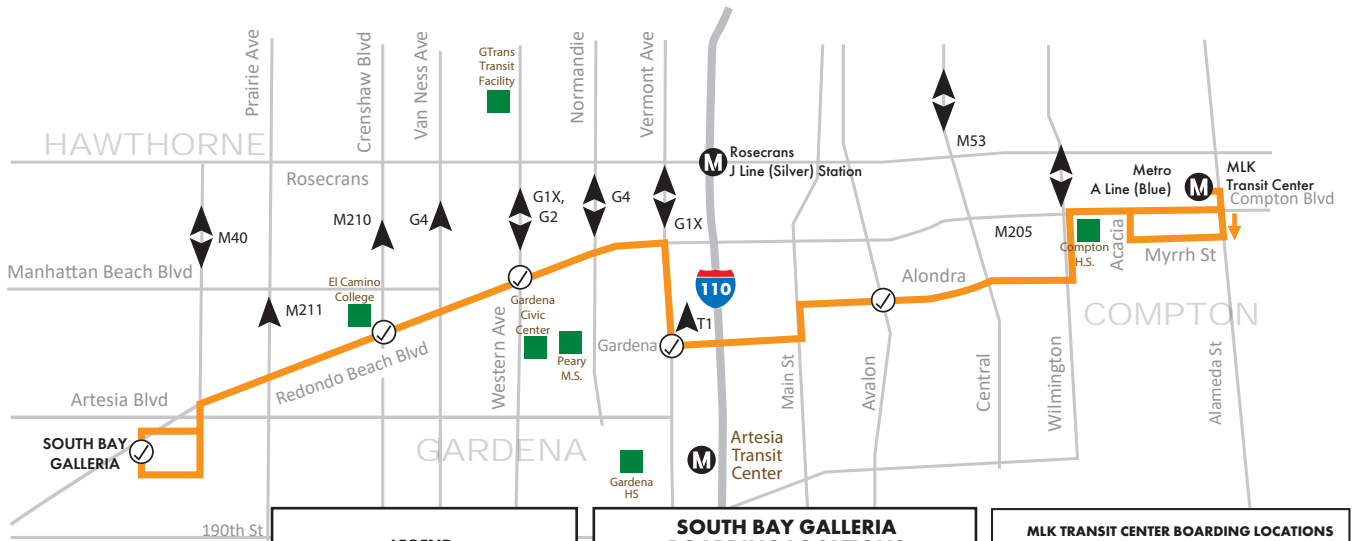

# LINE 3

**LEGEND**

- Line 3
- Timepoint: see schedule for times at this stop
- Transfer point with direction of travel
- Metro Station
- Point of Interest

MAP NOT TO SCALE

**SOUTH BAY GALLERIA BOARDING LOCATIONS**  
*Boarding locations are subject to change per the new South Bay Galleria Transit Center.*

G=Gardena M=Metro T=Torrance  
 BEAT=Lawndale Beat BCT=Beach Cities Transit

**MLK TRANSIT CENTER BOARDING LOCATIONS**

G=Gardena M=Metro C=Compton Grey=Greyhound

**NOTE:**  
 Line 3 is currently running the weekend schedule on Monday through Sunday. Any changes will be announced on RideGTrans.com once available.

**NOTA:**  
 Actualmente, la Línea 3 está funcionando en el horario de fin de semana de lunes a domingo. Cualquier cambio se anunciará en RideGTrans.com una vez que esté disponible.

WEEKDAY & WEEKEND EASTBOUND