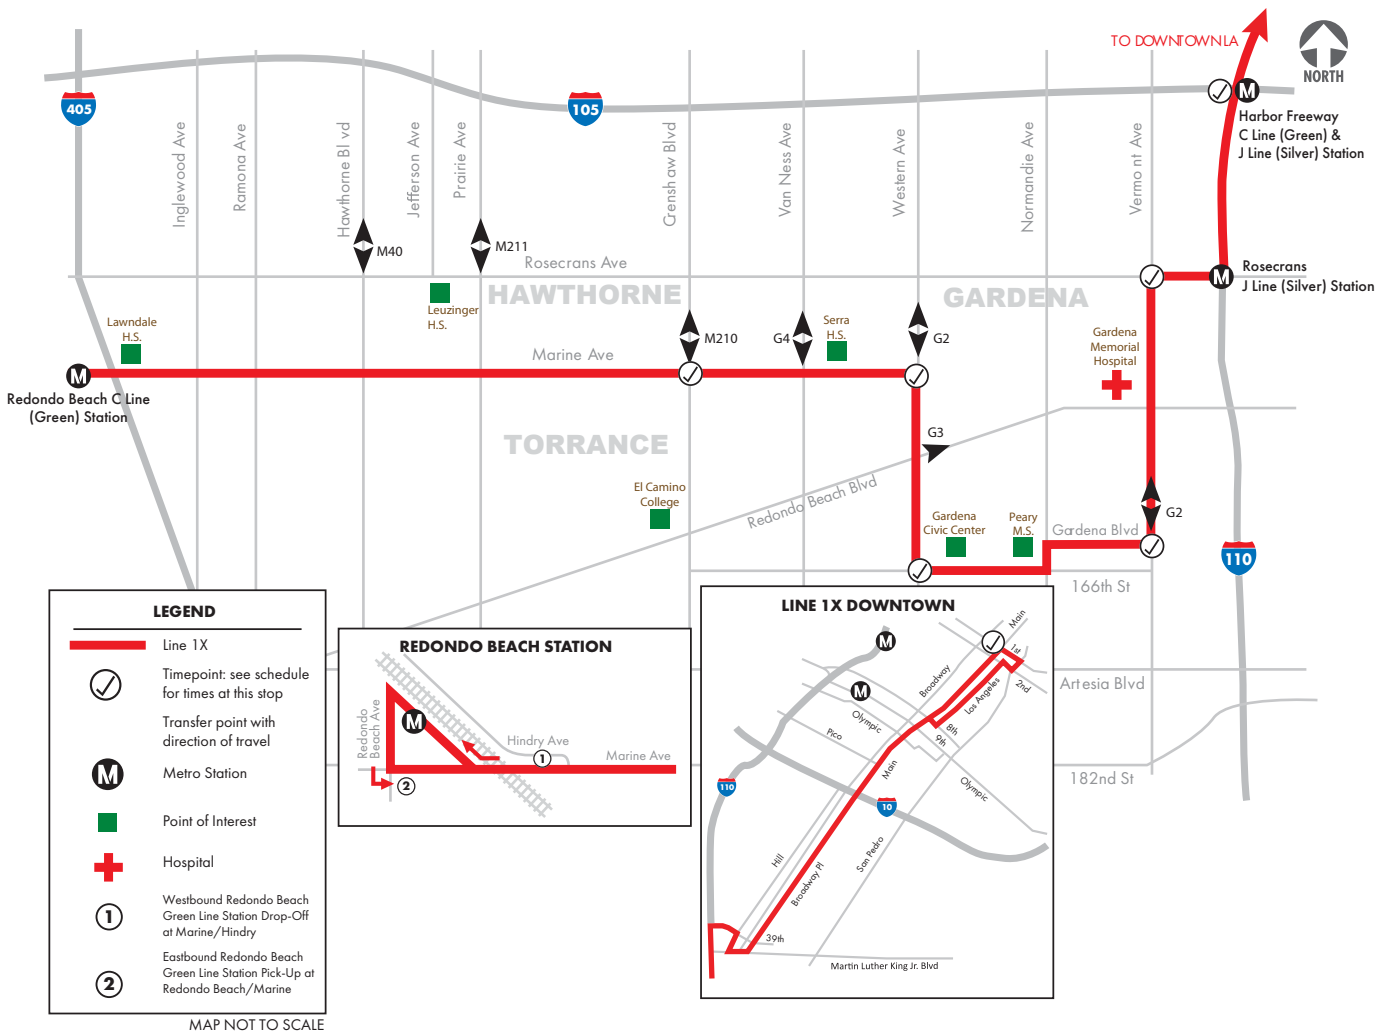

# LINE 1X

**NOTE :** Line 1X is currently not traveling to Downtown Los Angeles. Line 1X is currently running the weekend schedule Monday through Sunday. Any changes will be announced on RideGTrans.com once available.

Light Type = AM  
**Bold Type = PM**

**WEEKDAY & WEEKEND NORTHBOUND**

Redondo Beach C Line (Green) Station	Marine Ave & Crenshaw Blvd	Marine Ave & Western Ave	Western Ave & 166th St	Vermont Ave & Gardena Blvd	Vermont Ave & Rosecrans Ave	Harbor Freeway C Line (Green) & J Line (Silver) Station
7:39	7:49	7:53	7:57	8:01	8:07	8:15
8:24	8:34	8:38	8:42	8:46	8:52	9:00
9:09	9:19	9:23	9:27	9:32	9:38	9:47
9:54	10:04	10:08	10:12	10:17	10:23	10:32
10:39	10:49	10:53	10:57	11:02	11:08	11:17
11:24	11:34	11:38	11:42	11:47	11:53	<b>12:02</b>
<b>12:09</b>	<b>12:19</b>	<b>12:23</b>	<b>12:27</b>	<b>12:32</b>	<b>12:38</b>	<b>12:47</b>
12:54	1:04	1:08	1:12	1:17	1:23	1:32
1:39	1:49	1:53	1:57	2:02	2:08	2:17
2:24	2:34	2:38	2:42	2:47	2:53	3:02
3:09	3:19	3:23	3:27	3:31	3:37	3:45
3:54	4:04	4:08	4:12	4:16	4:22	4:30
4:39	4:49	4:53	4:57	5:01	5:07	5:15
5:24	5:34	5:38	5:42	5:46	5:52	6:00

**WEEKDAY & WEEKEND SOUTHBOUND**

Harbor Freeway C Line (Green) & J Line (Silver) Station	Vermont Ave & Rosecrans Ave	Vermont Ave & Gardena Blvd	Western Ave & 166th St	Marine Ave & Western Ave	Marine Ave & Crenshaw Blvd	Redondo Beach C Line (Green) Station
8:22	8:26	8:31	8:36	8:40	8:44	8:54
9:07	9:11	9:16	9:21	9:25	9:29	9:39
9:52	9:56	10:01	10:06	10:10	10:14	10:24
10:37	10:41	10:46	10:51	10:55	10:59	11:09
11:22	11:26	11:31	11:36	11:40	11:44	11:54
<b>12:07</b>	<b>12:11</b>	<b>12:16</b>	<b>12:21</b>	<b>12:25</b>	<b>12:29</b>	<b>12:39</b>
12:52	12:56	1:01	1:06	1:10	1:14	1:24
1:37	1:41	1:46	1:51	1:55	1:59	2:09
2:22	2:26	2:31	2:36	2:40	2:44	2:54
3:07	3:11	3:16	3:21	3:25	3:29	3:39
3:52	3:56	4:01	4:06	4:10	4:14	4:24
4:37	4:41	4:46	4:51	4:55	4:59	5:09
5:22	5:26	5:31	5:36	5:40	5:44	5:54
6:07	6:11	6:16	6:21	6:25	6:29	6:39