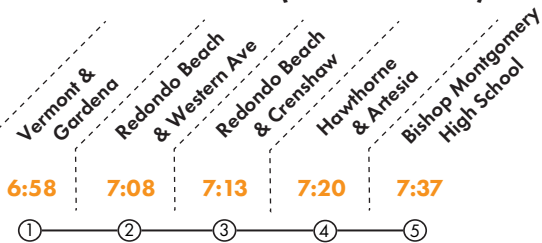

BISHOP MONTGOMERY HIGH SCHOOL

LINE 3: WESTBOUND (MORNING SERVICE)

Note: This additional service operates ONLY when school is in session. This service is open to all riders.

Nota: Este servicio adicional funciona SÓLO cuando hay clases. Este servicio está disponible para todos los pasajeros.