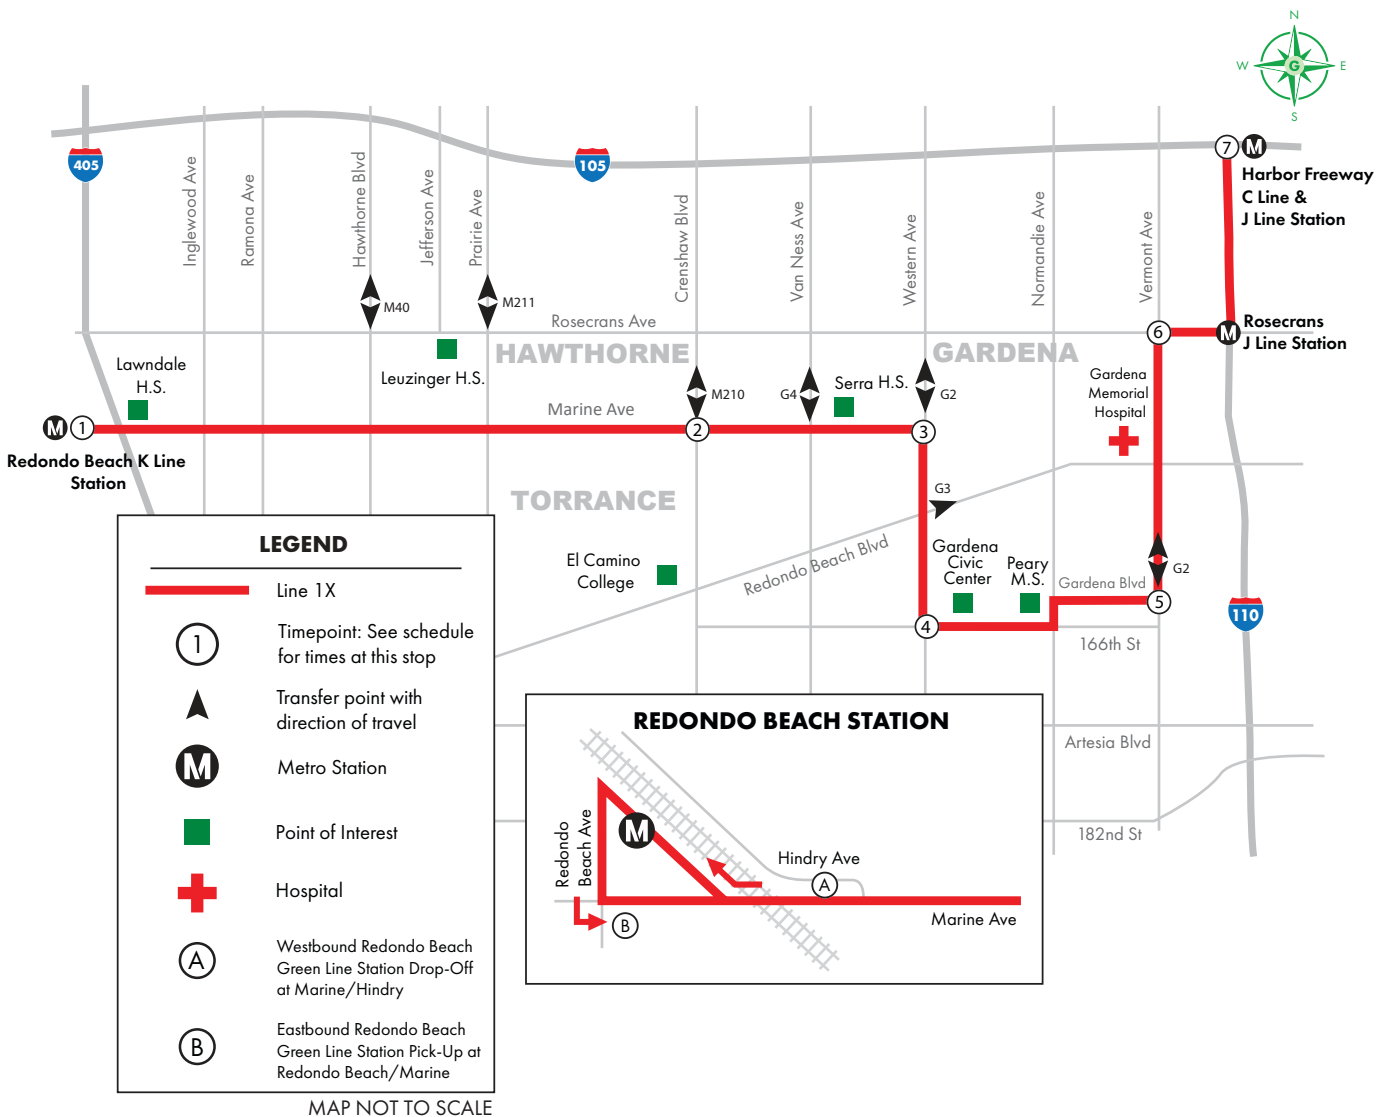

LINE 1X

NOTE: GTrans adopted minor schedule adjustments to Line 1X during weekday periods to improve on-time performance and overall service.

NOTA: GTrans adoptó ajustes menores en el horario de la Línea 1X durante los días de semana para mejorar la puntualidad y el servicio en general.