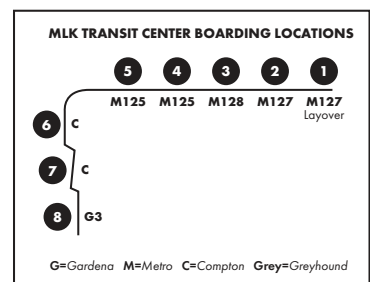

LEGEND

- Line 3
- Timepoint: See schedule for times at this stop
- Transfer point with direction of travel
- Metro Station
- Point of Interest

MAP NOT TO SCALE

NOTE: GTrans adopted minor schedule adjustments to Line 3 during weekday periods to improve on-time performance and overall service.

NOTA: GTrans adoptó ajustes menores en el horario de la Línea 3 durante los días de semana para mejorar la puntualidad y el servicio en general.

WEEKDAY EASTBOUND TO MLK TRANSIT CENTER

	Redondo Beach Transit Center	Redondo Beach & Crenshaw Blvd	Redondo Beach & Western Ave	Gardena Blvd & Vermont Ave	Alondra Blvd & Avolon Blvd	MLK Transit Center
		5:39	5:48	5:53	6:08	
		6:09	6:18	6:23	6:38	
6:30	6:40	6:44	6:53	6:58	7:13	
7:00	7:10	7:14	7:23	7:28	7:43	
7:30	7:40	7:44	7:53	7:58	8:13	
8:00	8:10	8:14	8:23	8:28	8:43	
8:30	8:40	8:44	8:53	8:58	9:13	
9:00	9:10	9:14	9:23	9:28	9:43	
9:30	9:40	9:44	9:53	9:58	10:13	
9:57	10:07	10:11	10:20	10:25	10:40	
10:26	10:37	10:42	10:52	10:58	11:14	
10:56	11:07	11:12	11:22	11:28	11:44	
11:25	11:36	11:41	11:51	11:57	12:13	
11:57	12:08	12:13	12:23	12:29	12:45	
12:30	12:41	12:46	12:56	1:02	1:18	
1:00	1:11	1:16	1:26	1:32	1:48	
1:30	1:41	1:46	1:56	2:02	2:18	
1:55	2:06	2:11	2:21	2:27	2:43	
2:27	2:40	2:45	2:55	3:01	3:20	
2:57	3:10	3:15	3:25	3:31	3:50	
3:27	3:40	3:45	3:55	4:01	4:20	
3:57	4:10	4:15	4:25	4:31	4:50	
4:26	4:39	4:44	4:54	5:00	5:19	
4:56	5:09	5:14	5:24	5:30	5:49	
5:29	5:41	5:45	5:53	5:59	6:14	
5:58	6:10	6:14	6:22	6:28	6:43	
6:15	6:27	6:31	6:39	6:45	7:00	
6:45	6:57	7:01	7:09	7:15	7:30	
7:15	7:27	7:31	7:39	7:45	8:00	