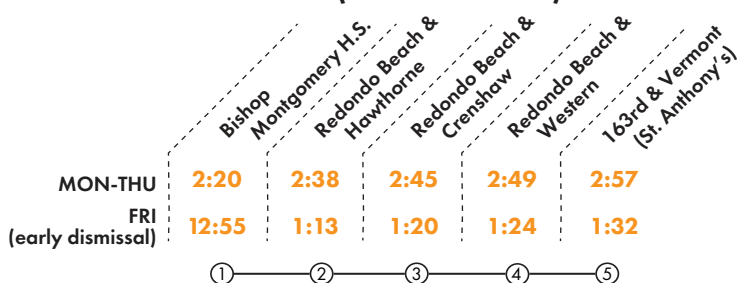

Light Type = AM
Bold Type = PM

**Line 3 Weekend
Peak Frequency:**
30 min

Visit RideGTrans.com to see full list of bus stops

**WEEKEND WESTBOUND TO
REDONDO BEACH TRANSIT CENTER**

MLK Transit Center / Metro A Line (Blue)	Alondra Blvd & Avalon Blvd	Gardena Blvd & Vermont Ave	Redondo Beach & Western Ave	Redondo Beach & Crenshaw Blvd	Redondo Beach Transit Center
----	----	----	6:05	6:09	6:21
6:15	6:29	6:35	6:45	6:49	7:01
6:45	6:59	7:05	7:15	7:19	7:31
7:15	7:29	7:35	7:45	7:49	8:01
7:45	7:59	8:05	8:15	8:19	8:31
8:15	8:29	8:35	8:45	8:49	9:01
8:45	8:59	9:05	9:15	9:19	9:32
9:15	9:29	9:37	9:50	9:55	10:11
9:45	10:01	10:09	10:22	10:27	10:43
10:17	10:33	10:41	10:54	10:59	11:15
10:47	11:03	11:11	11:24	11:29	11:45
11:17	11:33	11:41	11:54	11:59	12:15
11:47	12:03	12:11	12:24	12:29	12:45
12:17	12:33	12:41	12:54	12:59	1:15
12:47	1:03	1:11	1:24	1:29	1:45
1:17	1:33	1:41	1:54	1:59	2:15
1:47	2:03	2:11	2:24	2:29	2:45
2:17	2:33	2:41	2:54	2:59	3:15
2:47	3:03	3:11	3:24	3:29	3:45
3:17	3:33	3:41	3:52	3:57	4:12
3:47	4:03	4:09	4:19	4:23	4:38
4:17	4:33	4:39	4:49	4:53	5:08
4:47	5:03	5:09	5:19	5:23	5:38
5:17	5:33	5:39	5:49	5:53	6:08
5:47	6:03	6:09	6:19	6:23	6:38
6:17	6:32	6:38	6:48	----	----
6:47	7:02	7:08	7:18	----	----

ADDITIONAL SERVICE ON SCHOOL DAYS

SERVICIO ADICIONAL EN DÍAS ESCOLARES

BISHOP MONTGOMERY HIGH SCHOOL

LINE 3: WESTBOUND (MORNING SERVICE)

Note: This additional service operates ONLY when school is in session. This service is open to all riders.

Nota: Este servicio adicional funciona SÓLO cuando hay clases. Este servicio está disponible para todos los pasajeros.

BISHOP MONTGOMERY HIGH SCHOOL

LINE 3: EASTBOUND (AFTERNOON SERVICE)

Visit RideGTrans.com to see full list of bus stops.